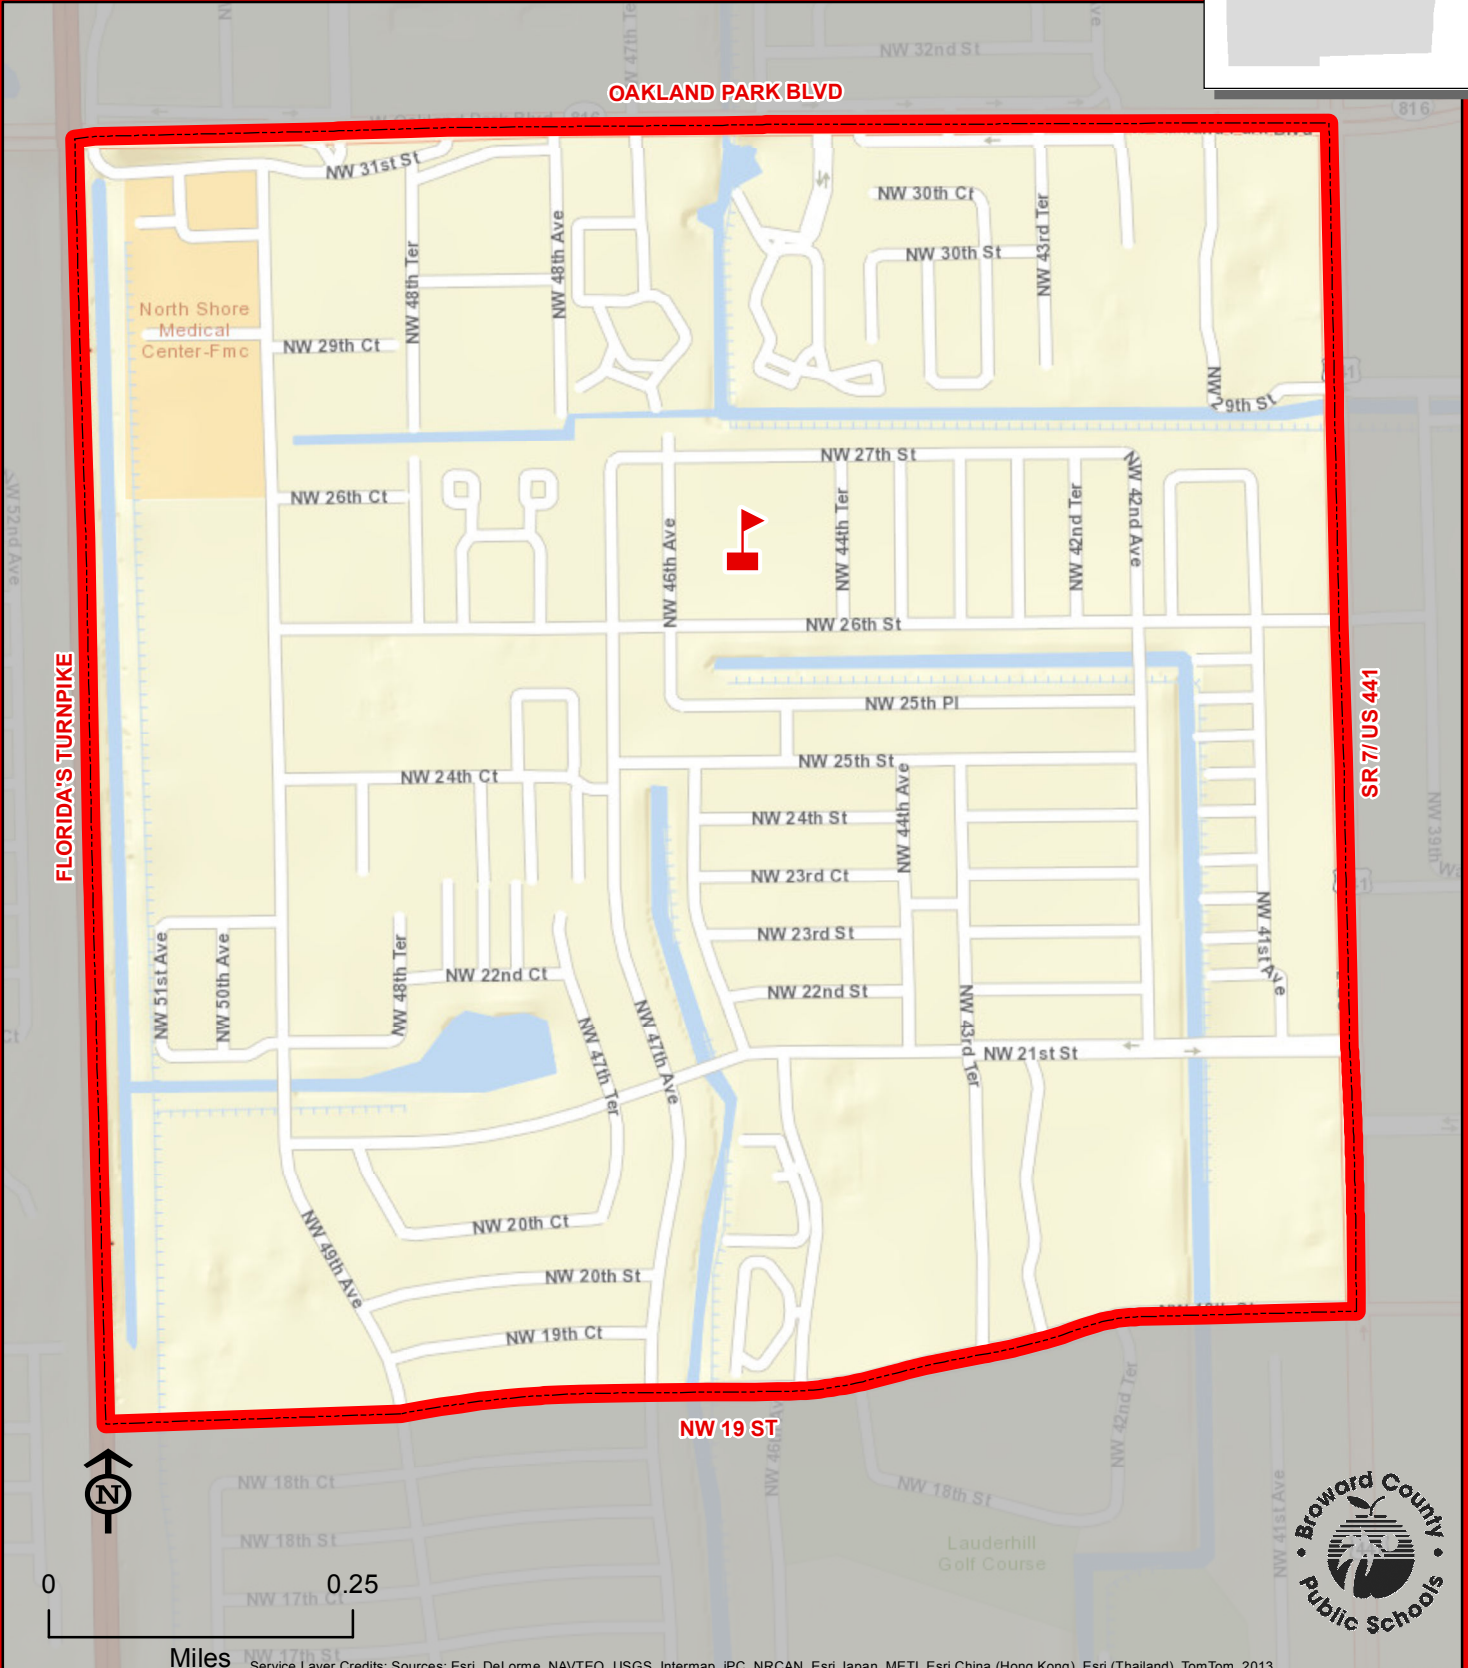

CASTLE HILL ELEMENTARY SCHOOL

2640 NW 46 AVENUE
LAUDERHILL, FLORIDA 33313
754-322-5600

Service Layer Credits: Sources: Esri, DeLorme, NAVTEQ, USGS, Intermap, IPC, NRCAN, Esri Japan, METI, Esri China (Hong Kong), Esri (Thailand), TomTom, 2013

THIS MAP IS FOR CONCEPTUAL PURPOSES ONLY AND SHOULD NOT BE USED FOR LEGAL BOUNDARY DETERMINATIONS